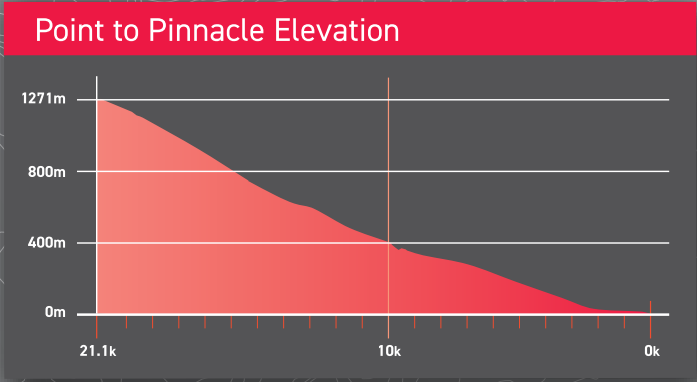

**Knight Frank** | **POINT to PINNACLE**

# 21.1 KM POINT TO PINNACLE

**Key**

	Distance Marker		Toilets
	Time Marker		Buses
	Water		Spectator Viewing
	Gatorade		Music
	First Aid		Movember

Wrest Point RACE START

Sandy Bay